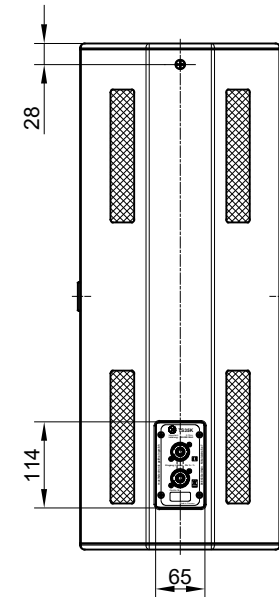

Front view

Side view

optional
with M8
security lug

Rear view

Bottom view

optional with integrated
tripod socket
variable tilt angle +/- 13.5°
inner diameter 36 mm

Subject to technical changes. Errors and omissions excepted.