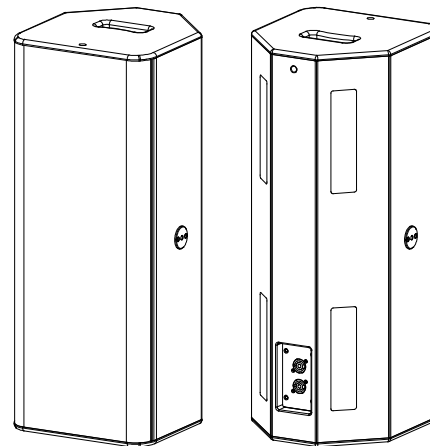

Front view

Side view

optional
with M8
security lug

Rear view

Bottom view

optional with integrated
tripod socket
variable tilt angle +/- 13.5°
inner diameter 36 mm

Subject to technical changes. Errors and omissions excepted.