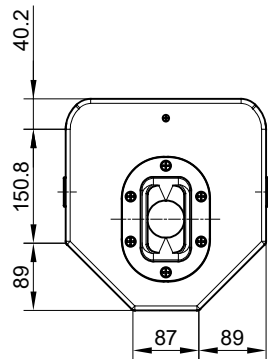

Front view

Side view

optional
with M8
security lug

Rear view

Bottom view

optional with integrated
tripod socket
variable tilt angle +/- 13.5°
inner diameter 36 mm

Subject to technical changes. Errors and omissions excepted.