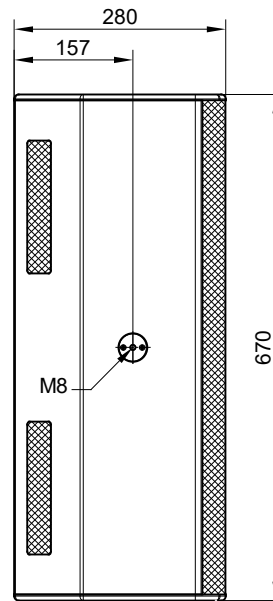

Front view

Side view

optional
with M8
security lug

Rear view

Bottom view

optional with integrated
tripod socket
variable tilt angle +/- 13.5°
inner diameter 36 mm

Subject to technical changes. Errors and omissions excepted.