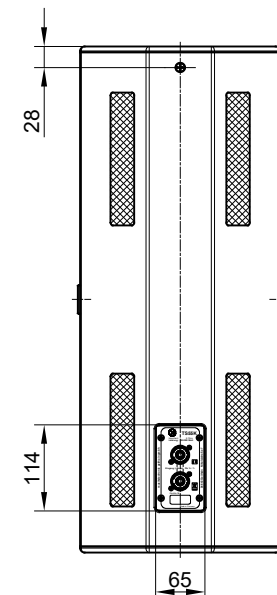

Front view

Side view

Rear view

optional  
with M8  
security lug

Bottom view

optional with integrated  
tripod socket  
variable tilt angle +/- 13.5°  
inner diameter 36 mm

Subject to technical changes. Errors and omissions excepted.