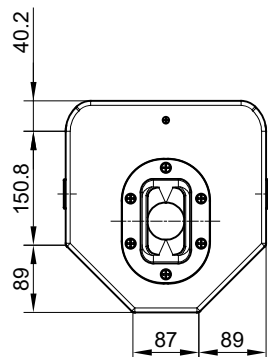

Front view

Side view

Rear view

optional  
with M8  
security lug

Bottom view

optional with integrated  
tripod socket  
variable tilt angle +/- 13.5°  
inner diameter 36 mm

Subject to technical changes. Errors and omissions excepted.