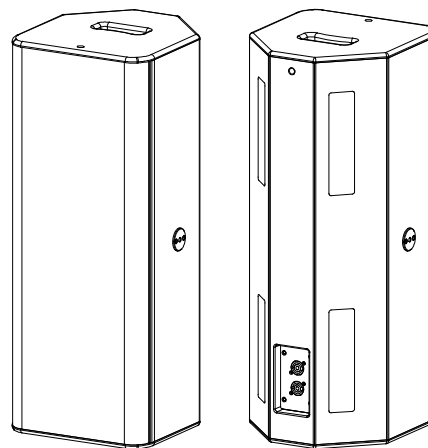

Front view

Side view

Rear view

optional  
with M8  
security lug

Bottom view

optional with integrated  
tripod socket  
variable tilt angle +/- 13.5°  
inner diameter 36 mm

Subject to technical changes. Errors and omissions excepted.