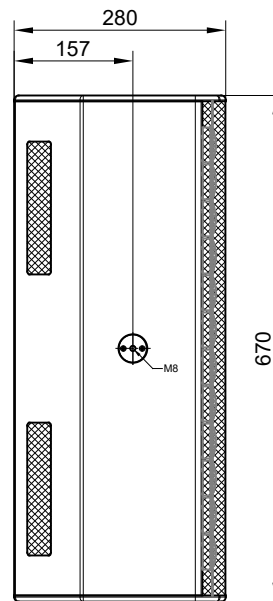

Front view

Side view

Rear view

optional  
with M8  
security lug

Bottom view

optional with integrated  
tripod socket  
variable tilt angle +/- 13.5°  
inner diameter 36 mm

Subject to technical changes. Errors and omissions excepted.