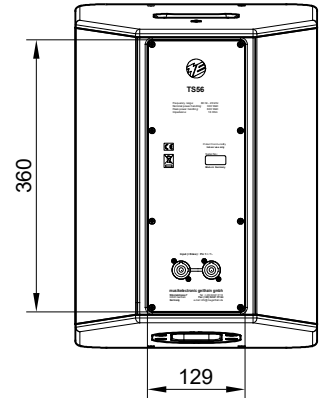

Bottom view

optional with integrated tripod socket  
variable tilt angle +/- 13.5°  
inner diameter 36 mm

233

Front view

325.6

320

2.8

455

Side view

390

M8

200.5

Rear view

Rear view

360

129

Top view

optional with M8  
security lug

handle

128

50

58

112

Subject to technical changes. Errors and omissions excepted.