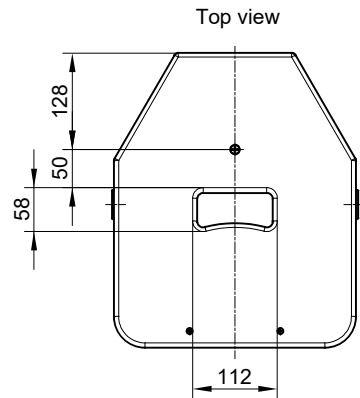

Bottom view

optional with integrated tripod socket  
variable tilt angle +/- 13.5°  
inner diameter 36 mm

233

Front view

325.6

320

2.8

455

Side view

390

M8

200.5

Rear view

Rear view

360

129

Top view

optional with M8  
security lug

handle

128

50

58

112

Subject to technical changes. Errors and omissions excepted.