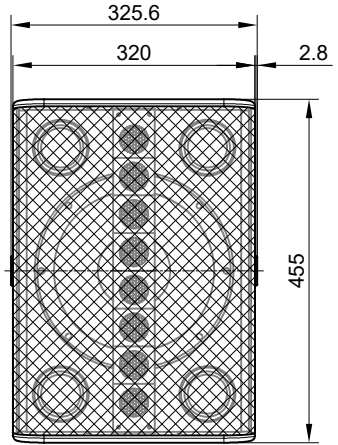

Bottom view

optional with integrated tripod socket  
variable tilt angle +/- 13.5°  
inner diameter 36 mm

233

Front view

325.6

320

2.8

455

Side view

390

M8

200.5

Rear view

Rear view

360

129

Top view

optional with M8  
security lug

handle

128

50

58

112

Subject to technical changes. Errors and omissions excepted.