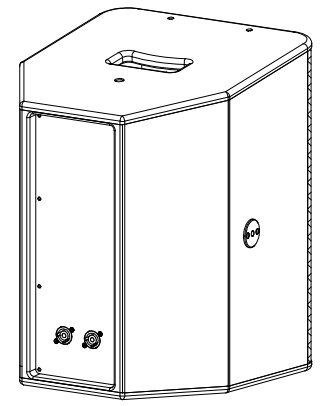

Bottom view

optional with integrated tripod socket  
variable tilt angle +/- 13.5°  
inner diameter 36 mm

233

Front view

325.6

320

2.8

455

Side view

390

M8

200.5

Rear view

Rear view

360

129

Top view

optional with M8  
security lug

handle

128

50

58

112

Subject to technical changes. Errors and omissions excepted.