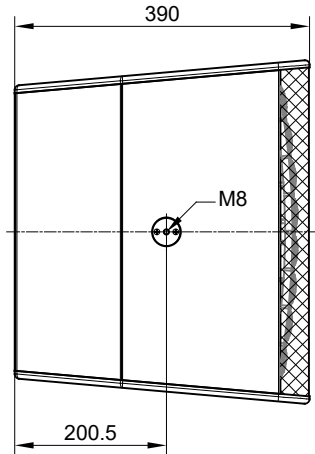

Bottom view

optional with integrated tripod socket  
variable tilt angle +/- 13.5°  
inner diameter 36 mm

233

Front view

325.6

320

2.8

455

Side view

390

M8

200.5

Rear view

Rear view

360

129

Top view

optional with M8  
security lug

handle

128

50

58

112

Subject to technical changes. Errors and omissions excepted.