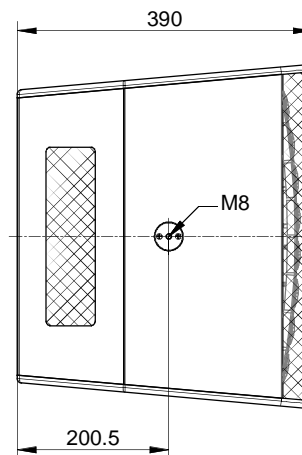

Bottom view

optional with integrated tripod socket
variable tilt angle +/- 13.5°
inner diameter 36 mm

Front view

Side view

Rear view

Top view

optional with M8
security lug

handle