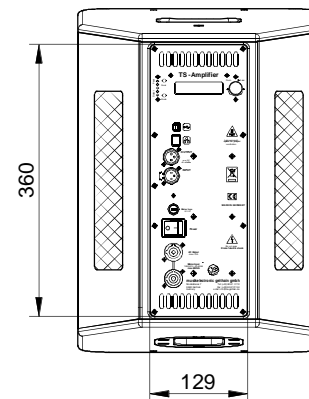

Bottom view

optional with integrated tripod socket
variable tilt angle +/- 13.5°
inner diameter 36 mm

Front view

Side view

Rear view

Top view

optional with M8
security lug

handle

Subject to technical changes. Errors and omissions excepted.

TS56KSP view

scale 1:10
updated on 27.10.2015

musikelectronic geithain gmbh

STUDIO MONITORING - HIGHEND LOUDSPEAKER - SOUND REINFORCEMENT SYSTEMS