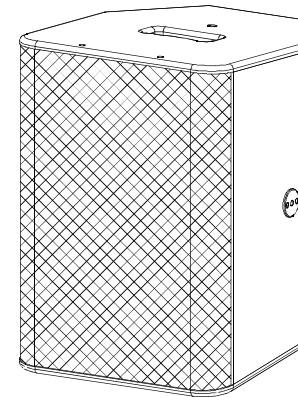

Bottom view

optional with integrated tripod socket
variable tilt angle +/- 13.5°
inner diameter 36 mm

Front view

Side view

Rear view

Top view

optional with M8
security lug

handle

Subject to technical changes. Errors and omissions excepted.

TS56KSP view

scale 1:10
updated on 27.10.2015

musikelectronic geithain gmbh

STUDIO MONITORING - HIGHEND LOUDSPEAKER - SOUND REINFORCEMENT SYSTEMS