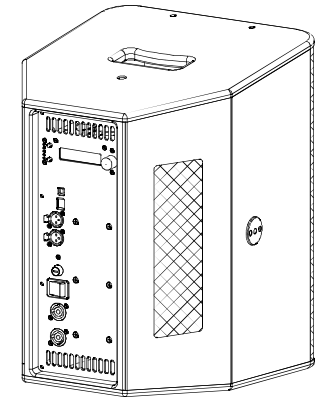

Bottom view

optional with integrated tripod socket
variable tilt angle +/- 13.5°
inner diameter 36 mm

Front view

Side view

Rear view

Top view

optional with M8
security lug

handle

Subject to technical changes. Errors and omissions excepted.

TS56KSP view

scale 1:10
updated on 27.10.2015

musikelectronic geithain gmbh

STUDIO MONITORING - HIGHEND LOUDSPEAKER - SOUND REINFORCEMENT SYSTEMS