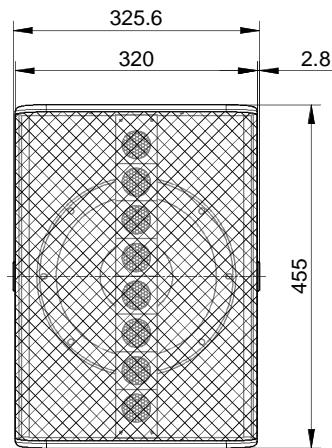

Bottom view

optional with integrated tripod socket
variable tilt angle +/- 13.5°
inner diameter 36 mm

Front view

Side view

Rear view

Top view

optional with M8
security lug

handle

Subject to technical changes. Errors and omissions excepted.

TS56KSP view

scale 1:10
updated on 27.10.2015

musikelectronic geithain gmbh

STUDIO MONITORING - HIGHEND LOUDSPEAKER - SOUND REINFORCEMENT SYSTEMS