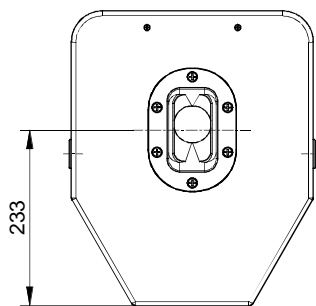

Bottom view

optional with integrated tripod socket
variable tilt angle +/- 13.5°
inner diameter 36 mm

Front view

Side view

Rear view

Top view

optional with M8
security lug

handle

Subject to technical changes. Errors and omissions excepted.

TS56KSP view

scale 1:10
updated on 27.10.2015

musikelectronic geithain gmbh

STUDIO MONITORING - HIGHEND LOUDSPEAKER - SOUND REINFORCEMENT SYSTEMS