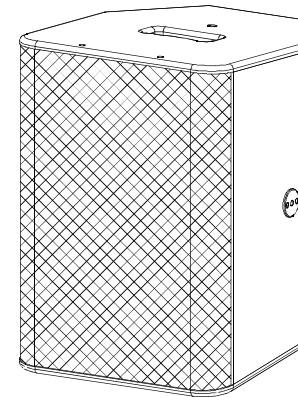

Bottom view

optional with integrated tripod socket
variable tilt angle +/- 13.5°
inner diameter 36 mm

Front view

Side view

Rear view

Top view

optional with M8
security lug

handle

Subject to technical changes. Errors and omissions excepted.

TS56SP view

scale 1:10
updated on 27.10.2015

musikelectronic geithain gmbh

STUDIO MONITORING - HIGHEND LOUDSPEAKER - SOUND REINFORCEMENT SYSTEMS