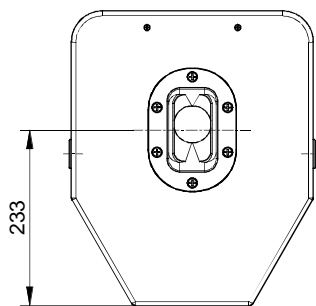

Bottom view

optional with integrated tripod socket
variable tilt angle +/- 13.5°
inner diameter 36 mm

Front view

Side view

Rear view

Top view

optional with M8
security lug

handle

Subject to technical changes. Errors and omissions excepted.

TS56SP view

scale 1:10
updated on 27.10.2015

musikelectronic geithain gmbh

STUDIO MONITORING - HIGHEND LOUDSPEAKER - SOUND REINFORCEMENT SYSTEMS