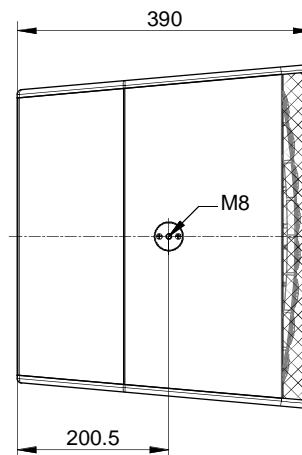

Bottom view

optional with integrated tripod socket
variable tilt angle +/- 13.5°
inner diameter 36 mm

Front view

Side view

Rear view

Top view

optional with M8
security lug

handle

Subject to technical changes. Errors and omissions excepted.

TS56SP view

scale 1:10
updated on 27.10.2015

musikelectronic geithain gmbh

STUDIO MONITORING - HIGHEND LOUDSPEAKER - SOUND REINFORCEMENT SYSTEMS