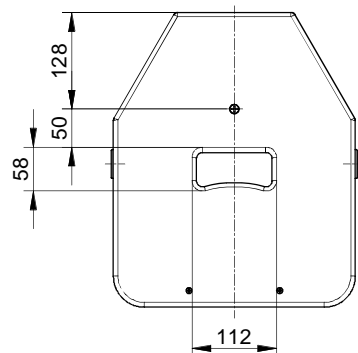

Bottom view

optional with integrated tripod socket
variable tilt angle +/- 13.5°
inner diameter 36 mm

Front view

Side view

Rear view

Top view

optional with M8
security lug

handle