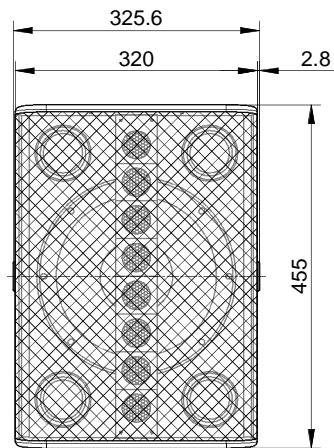

Bottom view

optional with integrated tripod socket
variable tilt angle +/- 13.5°
inner diameter 36 mm

Front view

Side view

Rear view

Top view

optional with M8
security lug

handle

Subject to technical changes. Errors and omissions excepted.

TS56SP view

scale 1:10
updated on 27.10.2015

musikelectronic geithain gmbh

STUDIO MONITORING - HIGHEND LOUDSPEAKER - SOUND REINFORCEMENT SYSTEMS