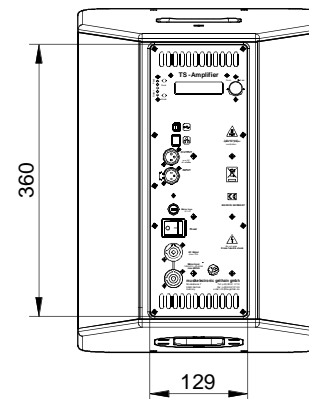

Bottom view

optional with integrated tripod socket
variable tilt angle +/- 13.5°
inner diameter 36 mm

Front view

Side view

Rear view

Top view

optional with M8
security lug

handle

Subject to technical changes. Errors and omissions excepted.

TS56SP view

scale 1:10
updated on 27.10.2015

musikelectronic geithain gmbh

STUDIO MONITORING - HIGHEND LOUDSPEAKER - SOUND REINFORCEMENT SYSTEMS