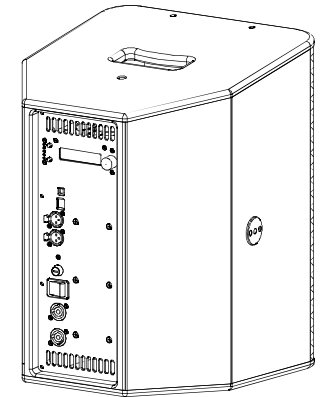

Bottom view

optional with integrated tripod socket
variable tilt angle +/- 13.5°
inner diameter 36 mm

Front view

Side view

Rear view

Top view

optional with M8
security lug

handle

Subject to technical changes. Errors and omissions excepted.

TS56SP view

scale 1:10
updated on 27.10.2015

musikelectronic geithain gmbh

STUDIO MONITORING - HIGHEND LOUDSPEAKER - SOUND REINFORCEMENT SYSTEMS