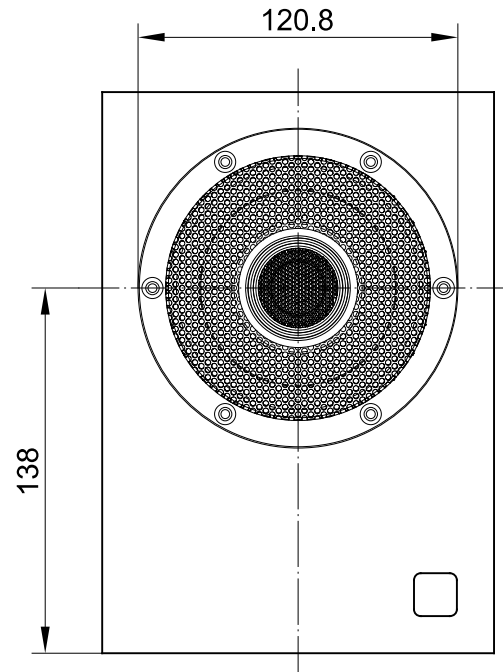

Rear view

Front view

Side view

Subject to technical changes. Errors and omissions excepted.

MO-1 MK2 view

without scale
updated on 17.04.2024

musikelectronic geithain gmbh

STUDIO MONITORING - HIGHEND LOUDSPEAKER - SOUND REINFORCEMENT SYSTEMS