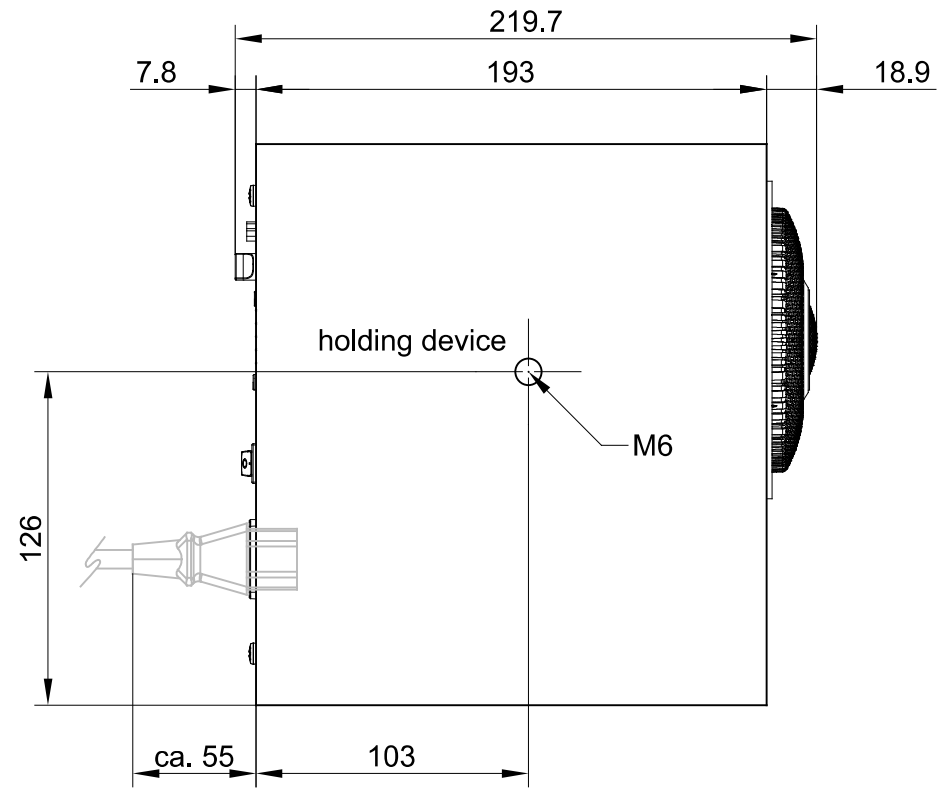

Rear view

Front view

Side view

Subject to technical changes. Errors and omissions excepted.

MO-1 MK2 view

without scale
updated on 17.04.2024

musikelectronic geithain gmbh

STUDIO MONITORING - HIGHEND LOUDSPEAKER - SOUND REINFORCEMENT SYSTEMS