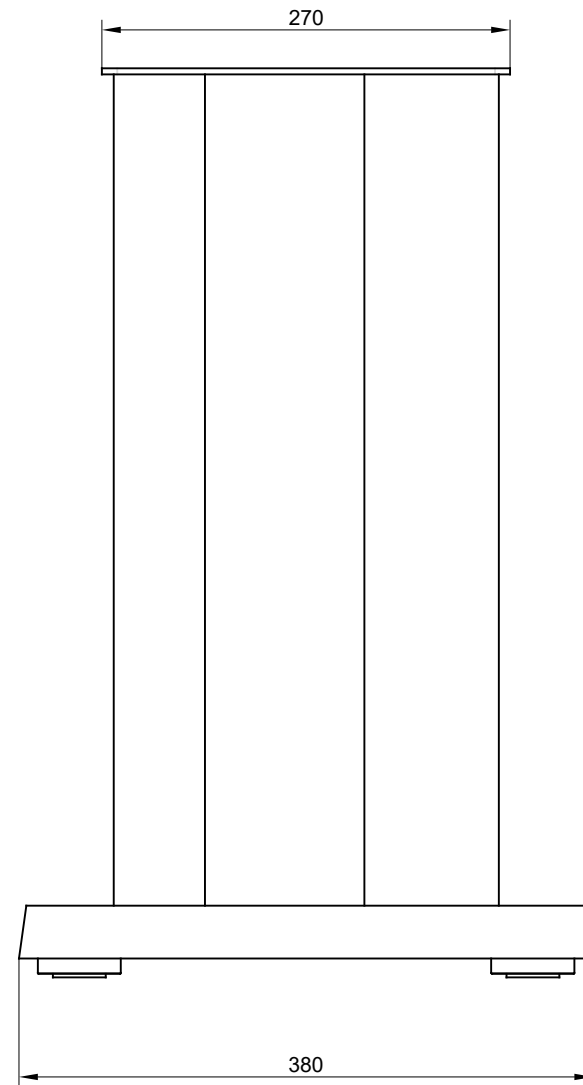

Front view

Side view

Subject to technical changes. Errors and omissions excepted.

**RL921K / RL934K Pedestal**

scale: 1:5  
updated on 21.09.2016

**musikelectronic geithain gmbh**

STUDIO MONITORING - HIGHEND LOUDSPEAKER - SOUND REINFORCEMENT SYSTEMS