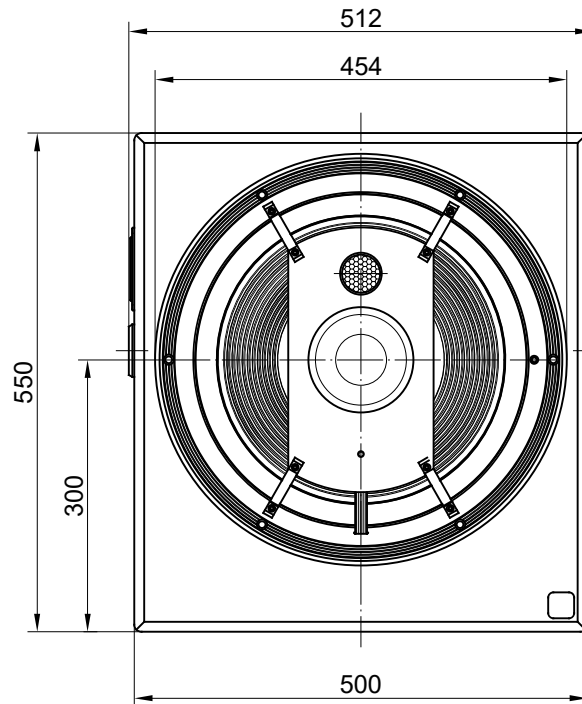

Rear view

Front view

Side view

Subject to technical changes. Errors and omissions excepted.

RL901K view

without scale
updated on 08.02.17

musikelectronic geithain gmbh
STUDIO MONITORING - HIGHEND LOUDSPEAKER - SOUND REINFORCEMENT SYSTEMS