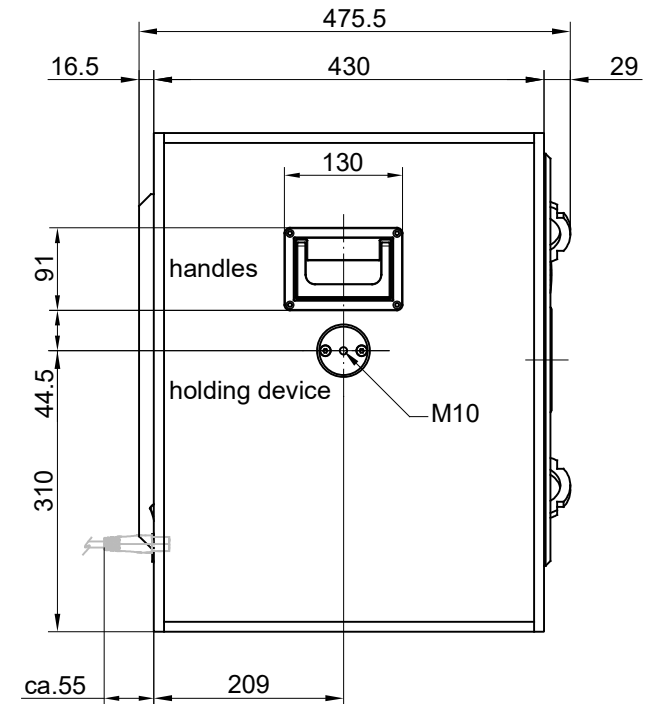

Rear view

Front view

Side view

Subject to technical changes. Errors and omissions excepted.

RL901K view

without scale
updated on 08.02.17

musikelectronic geithain gmbh
STUDIO MONITORING - HIGHEND LOUDSPEAKER - SOUND REINFORCEMENT SYSTEMS