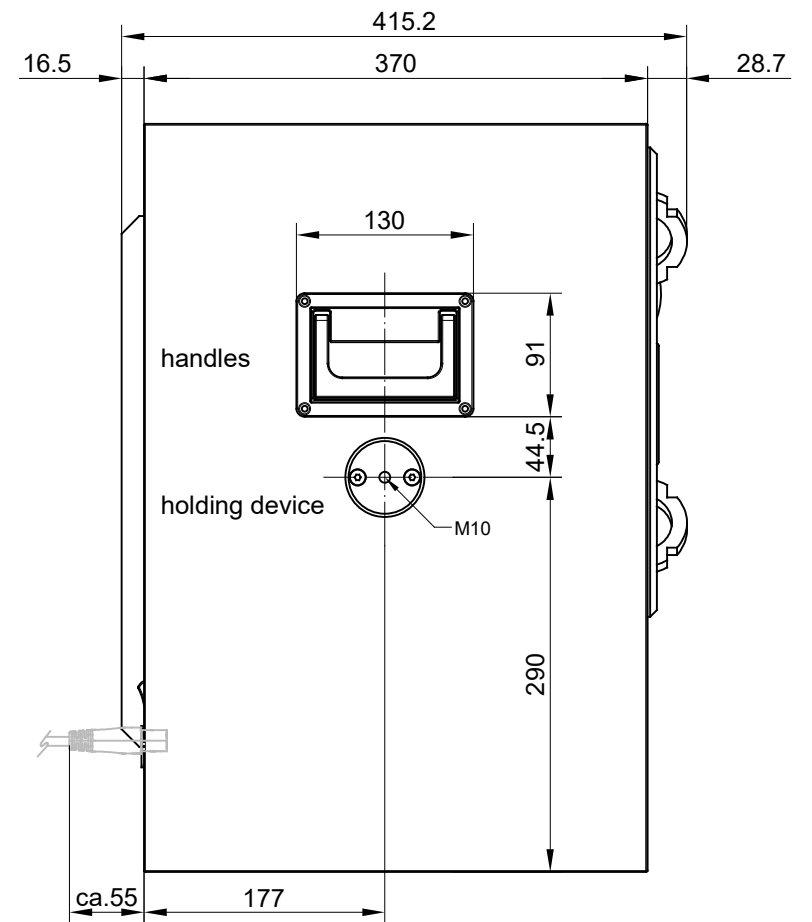

Rear view

Front view

Side view

Subject to technical changes. Errors and omissions excepted.

**RL921K view**

without scale  
updated on 12.12.16

**musikelectronic geithain gmbh**

STUDIO MONITORING - HIGHEND LOUDSPEAKER - SOUND REINFORCEMENT SYSTEMS