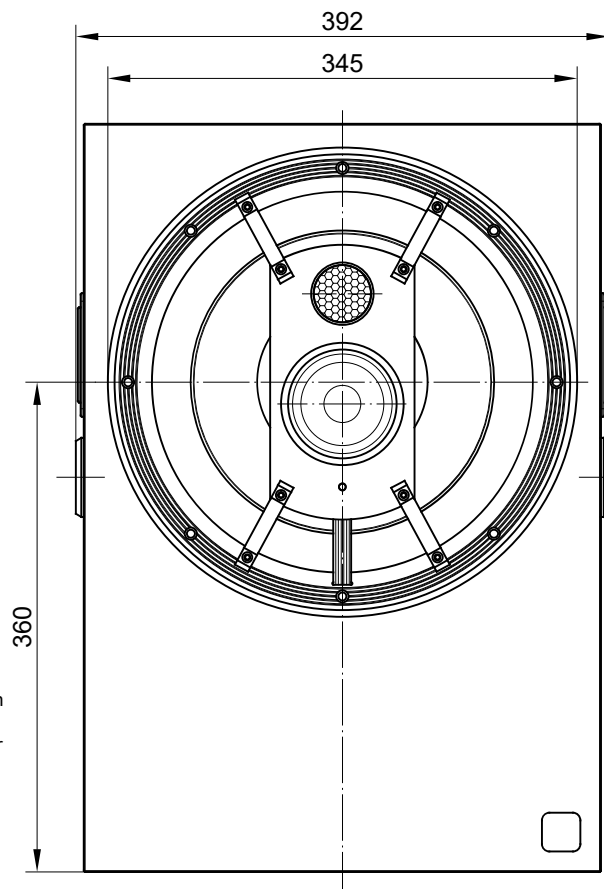

Rear view

Front view

Side view

Subject to technical changes. Errors and omissions excepted.

**RL921K view**

without scale  
updated on 12.12.16

**musikelectronic geithain gmbh**

STUDIO MONITORING - HIGHEND LOUDSPEAKER - SOUND REINFORCEMENT SYSTEMS